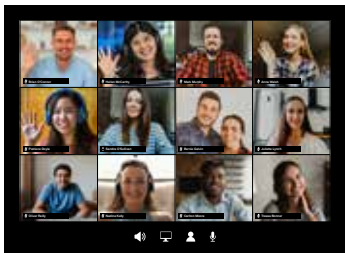

## Play Online Using Zoom

- Players save playing card as image to phone or can print card.
- Player connects a second device through zoom to see host and to hear songs.
- Songs are displayed with clues to make it easier for everyone to play.
- Game can be adjusted to audience (for difficulty, length of event and prizes).